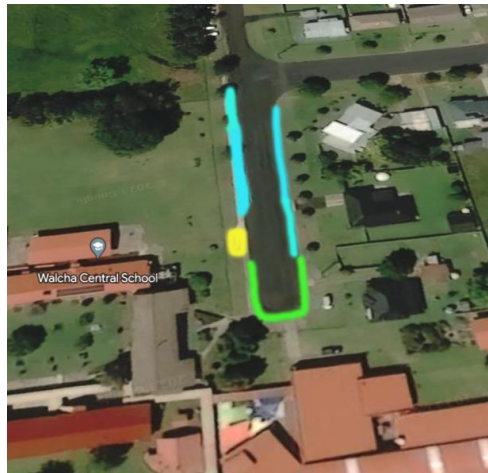

22 March 2023

Dear Parents

TRAFFIC MANAGEMENT AFTER SCHOOL PICK UP ZONE, ANGLE STREET

To ensure safety of our students, changes are being made to the procedure when picking up students from the Angle Street entrance after school.

The PICK UP DROP OFF ZONE is a **NO PARKING** area, however drivers are continually using the prohibited area for parking. Teachers on duty have observed safety issues involving both students and drivers.

From Monday 27 March 2023 students will be gathering along the School Oval side of the NO PARKING area.

Cars are to only be in the pick up area if your child/children are waiting. If they are not, you are to do a loop of Angle Street or wait elsewhere. This is to allow for continuous flow of traffic.

Your cooperation in this would be appreciated.

Yours sincerely

Amanda Cooper
PRINCIPAL

	PICK UP YOUR CHILD
	PARK TO WAIT FOR YOUR CHILD
	NO PARKING ZONE TRAFFIC FLOW THROUGH AREA